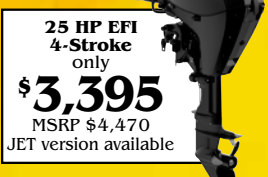

THE COMPETITION HAS NOTHING LIKE THIS ESPECIALLY THE PRICE!

\$6,995
MSRP \$8,030

115 EFI 4-Stroke \$9,995
MSRP \$12,105
JET version available

50 EFI 4-Stroke only \$6,595
MSRP \$8,185

30/25 JET EFI 4-STROKE \$5,495
MSRP \$6,740

60 EFI 4-Stroke only \$6,995
MSRP \$8,735

225 HP 4-Stroke only \$18,795
MSRP \$23,160

115/80 JET EFI 4-STROKE \$11,995
MSRP \$13,545

90/65 Jet EFI 4-Stroke \$10,995
MSRP \$11,970

20 HP EFI 4-Stroke \$2,995
MSRP \$3,910

25 HP EFI 4-Stroke only \$3,395
MSRP \$4,470
JET version available

2.5 HP 4-Stroke \$895
MSRP \$1,060

5 HP 4-Stroke \$1,495
MSRP \$1,855

150 HP 4-Stroke
• LIGHTEST (455 lb.) and
• LARGEST DISPLACEMENT (3.0 Liter) 150 HP 4 Stroke
• Standard controls & cables
• "Super Duty" Lower Unit
• Jet version available
\$12,995
MSRP \$15,875

250 Pro XS V-8 4-Stroke
Only **\$21,995**
MSRP \$26,550

Ask About Commercial Discounts

9.9 HP 4-Stroke \$2,495
MSRP \$3,080

90 EFI 4-Stroke \$9,250
MSRP \$11,195
JET version available

3.5M 4-Stroke \$995
MSRP \$1,240